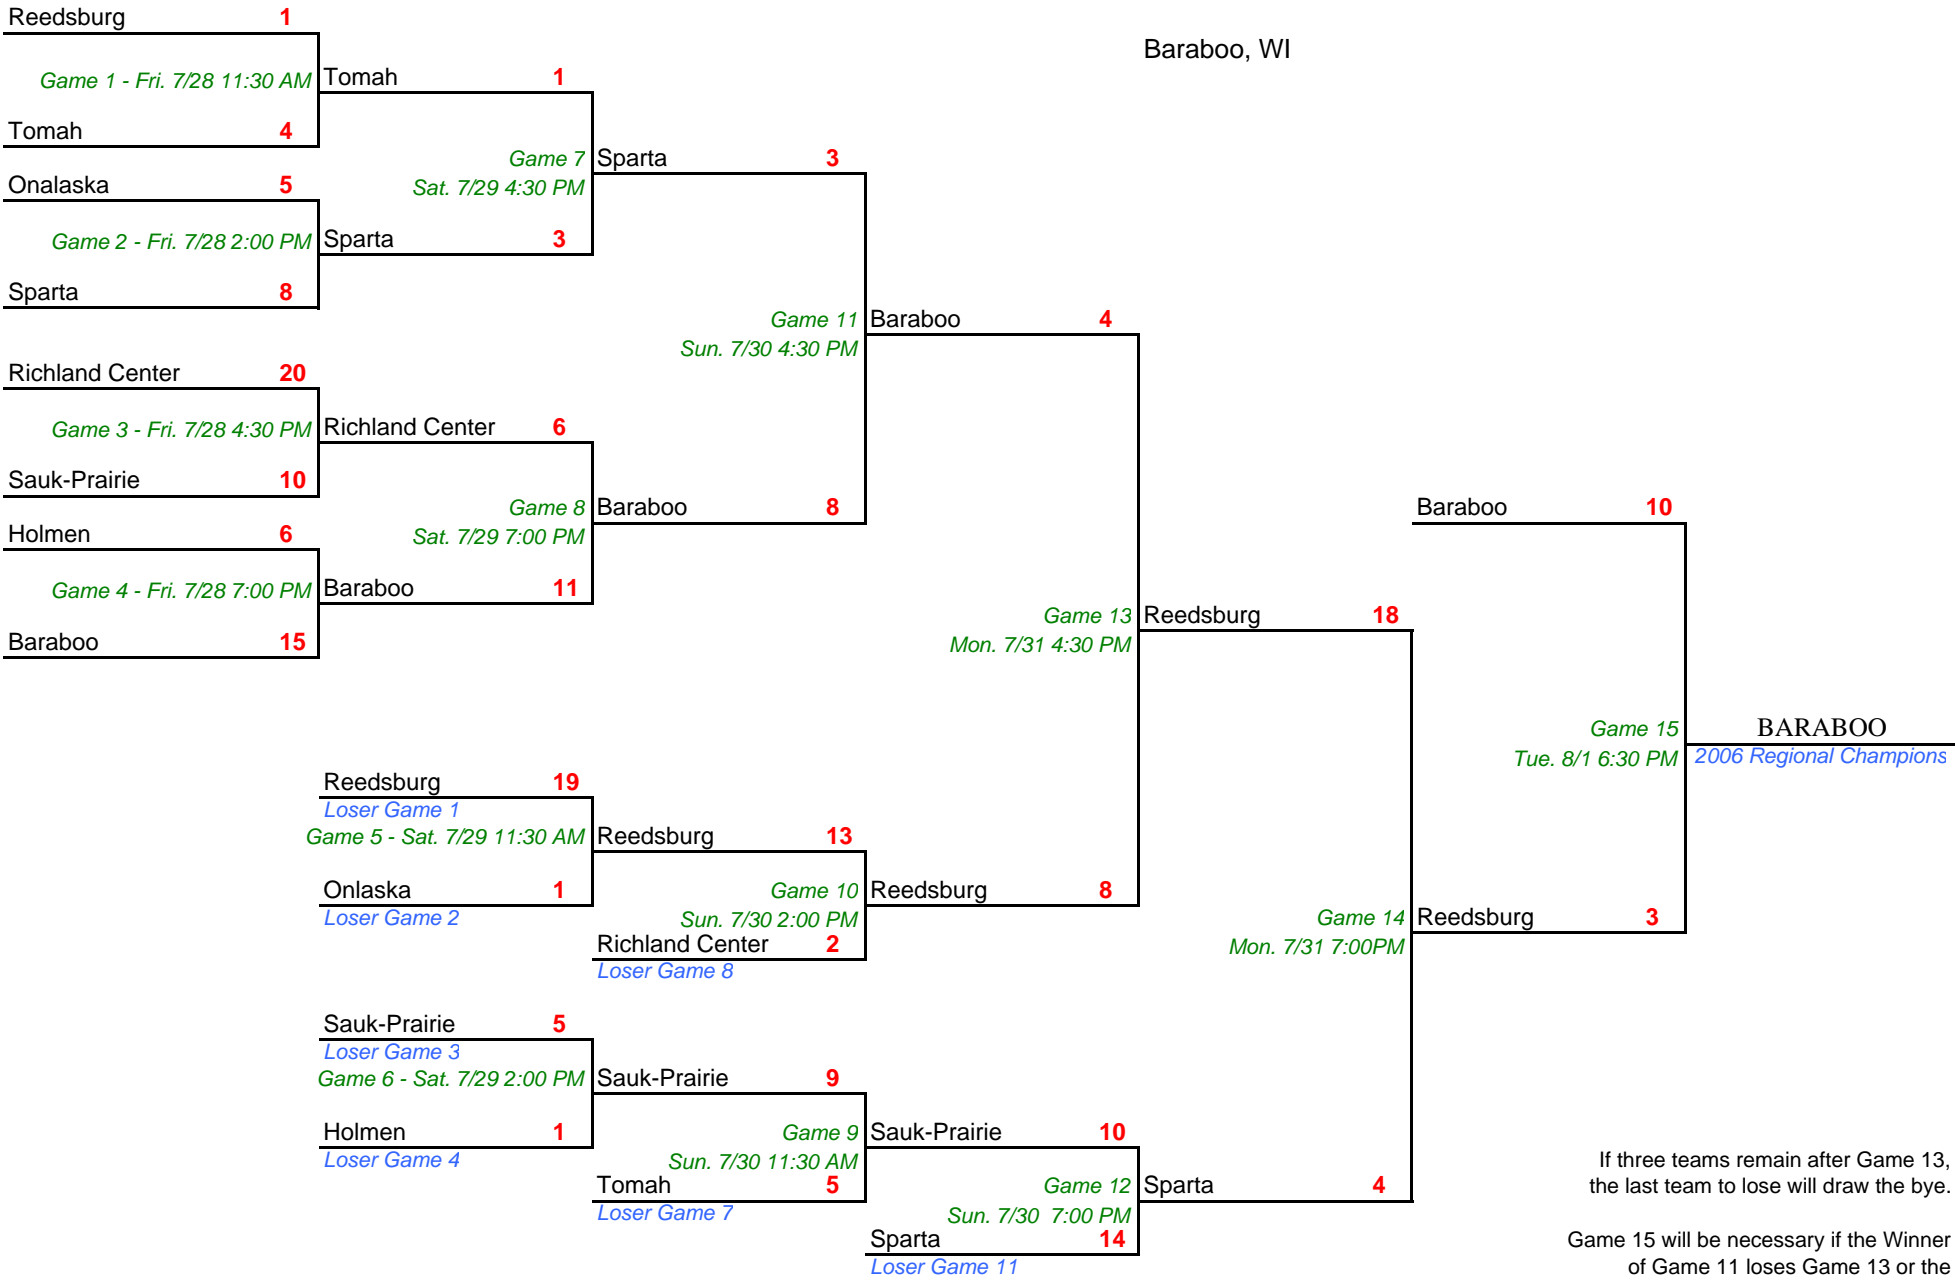

2006 Region 9 Regional

Mary Rountree Field

Baraboo, WI

If three teams remain after Game 13, the last team to lose will draw the bye.

Game 15 will be necessary if the Winner of Game 11 loses Game 13 or the Winner of Game 12 wins Game 14.