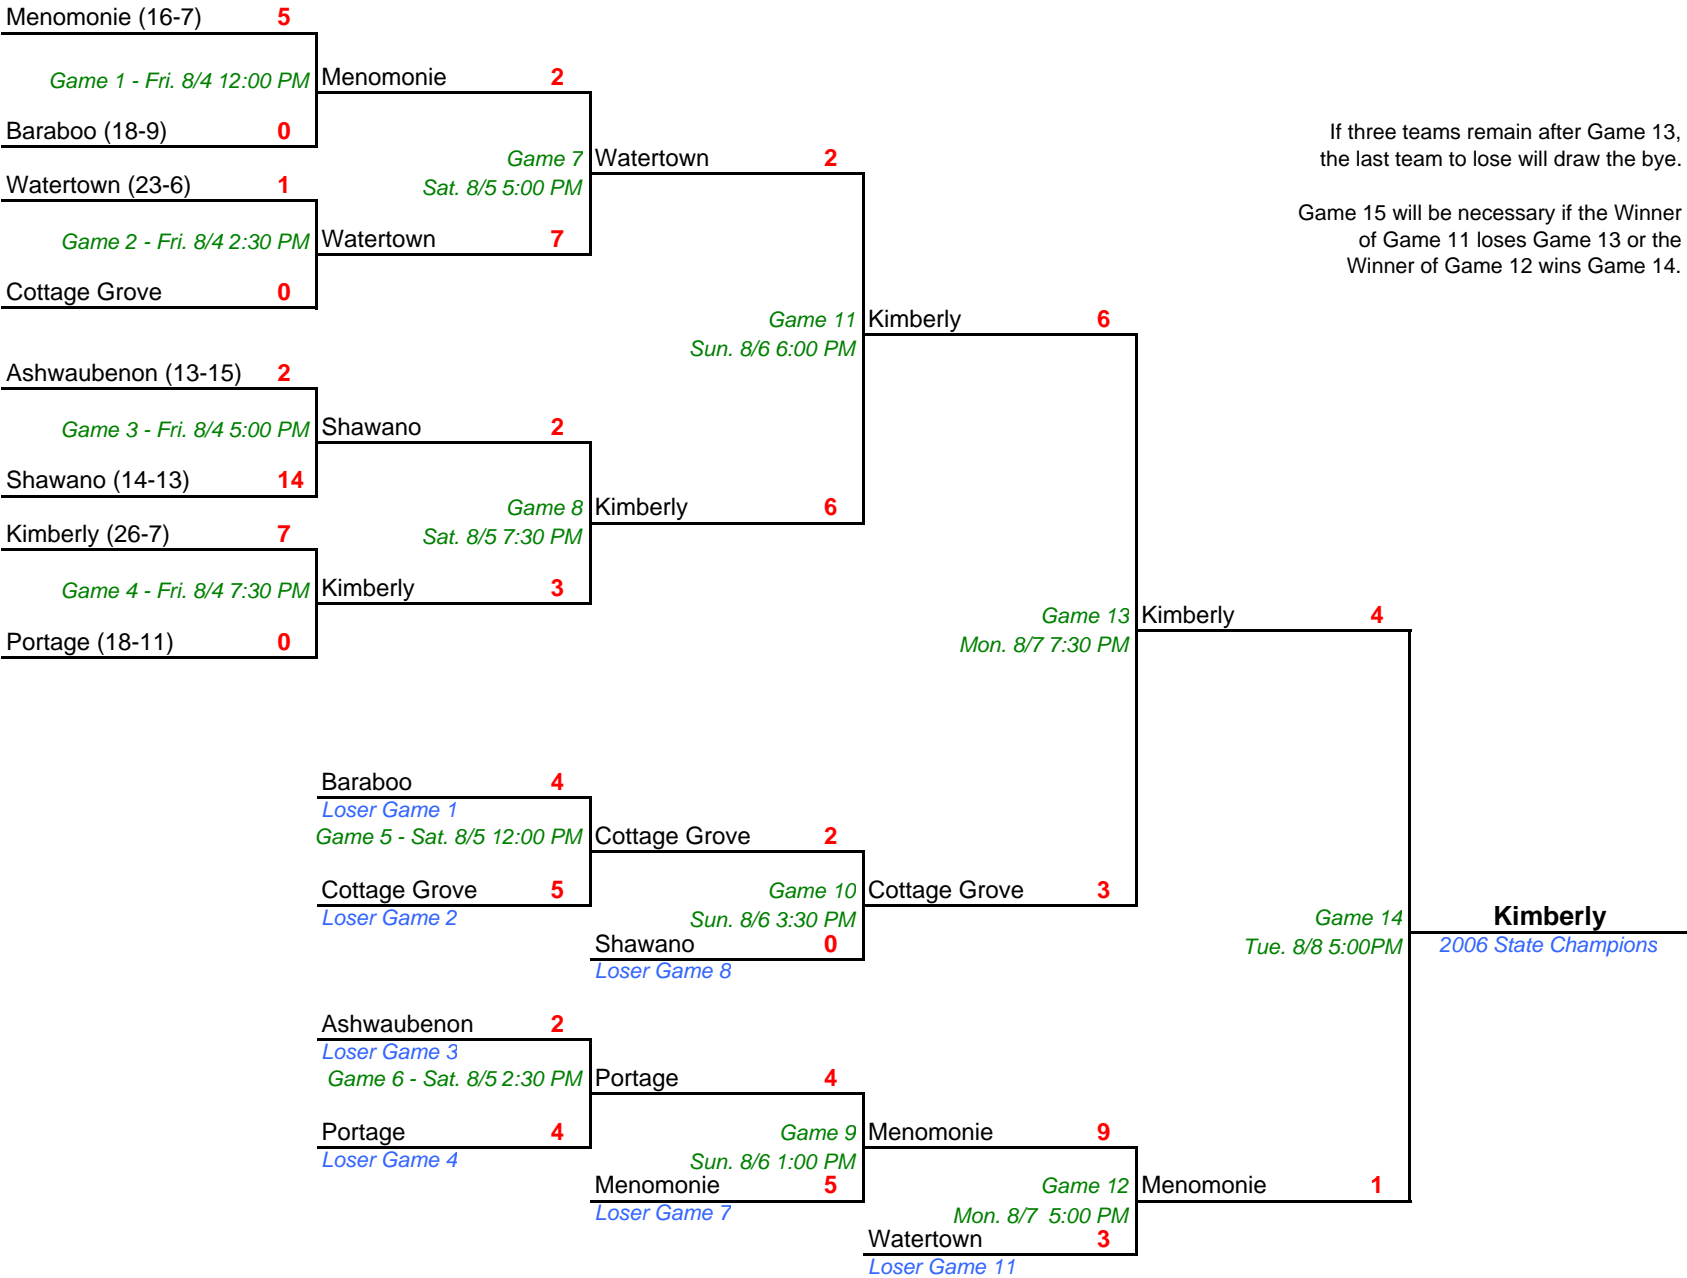

2006 Class AA State Tournament

Shawano, WI

If three teams remain after Game 13, the last team to lose will draw the bye.

Game 15 will be necessary if the Winner of Game 11 loses Game 13 or the Winner of Game 12 wins Game 14.